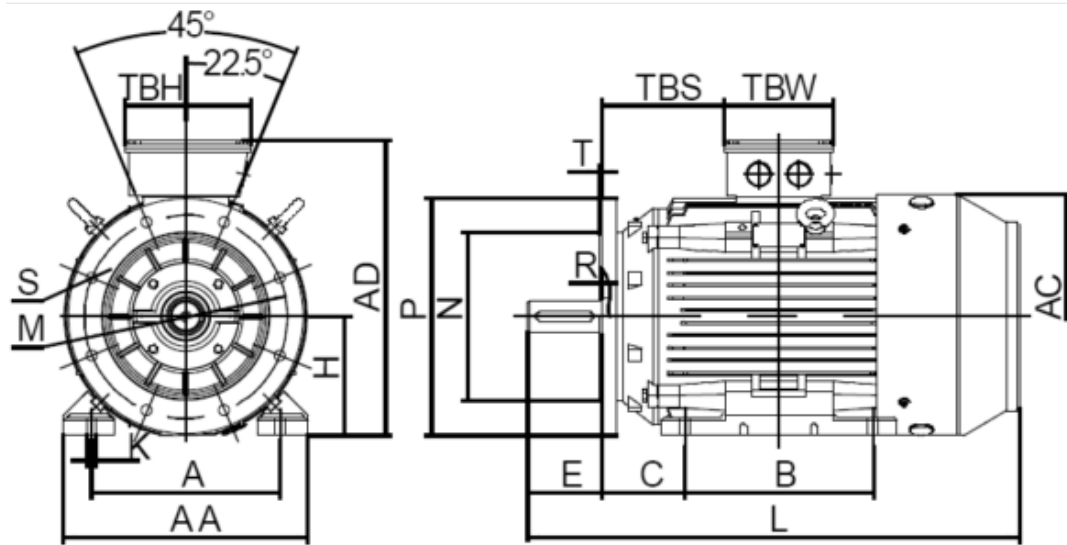

# Data Sheet

Article number: 25030750042701

Description: Kleedrive T3C 250M2-4 75.0KW 1400 rpm  
3x400/690V 50HZ IP55 B35 Eff=95%

## Measures

A = 406	F = 18	TBW = 218
AA = 484	G = 53	
AC = Ø506	H = 250	
AD = 616	HD = 366	
B = 349	K = Ø24	
C = 168	L = 915	
D = Ø60	TBH = 260	
E = 140	TBS = 233	