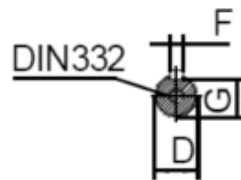

# Data Sheet

Article number: 25030750042701

Description: Kleedrive T3C 250M2-4 75.0KW 1400 rpm  
3x400/690V 50HZ IP55 B35 Eff=95%

## Measures

A = 406	F = 18	TBW = 218
AA = 484	G = 53	
AC = Ø506	H = 250	
AD = 616	HD = 366	
B = 349	K = Ø24	
C = 168	L = 915	
D = Ø60	TBH = 260	
E = 140	TBS = 233	